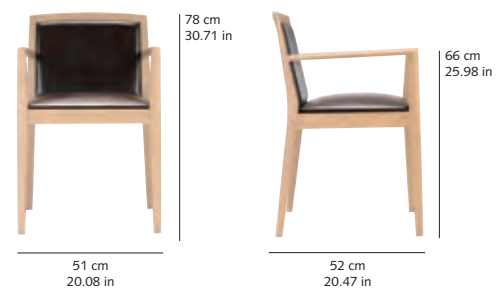

Mila

MILA 152

MILA BRAZOS / ARMCHAIR 153

Alia

designed by **Lledó & Campos**

Mila

Acabados: Madera de haya.
Lacado: Negro o blanco.
Barnizado: Según catálogo o muestra cliente.
Tonalidades: Mate, satinado y brillo.
Tapizados: Según catálogo o tela cliente.

Finish: Beechwood.
Lacquered: Black or white.
Varnished: According to catalogue or customer's samples.
Tones: Matt, satin and gloss.
Upholstery: According to catalogue or customer's fabric.

Metraje tela tapicería / Upholstery fabric
4 sillas / chairs 2,80 m
6 sillas / chairs 4,20 m

CONTRACT
 HOME