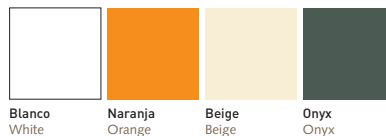

Ares

Mesa plegable, para uso interior y exterior, con estructura tubular de aluminio anodizado. Sobre de polipropileno con protección U.V. Diámetro del tubo: 30 mm. Ancho de mesa plegada: 11 cm.

Folding table, indoor and outdoor use, with tubular anodised aluminium struture. Table top of polypropylene with U.V. protection. Tube diameter: 30 mm. Width of the folded table: 11 cm.

Colores / Colours: