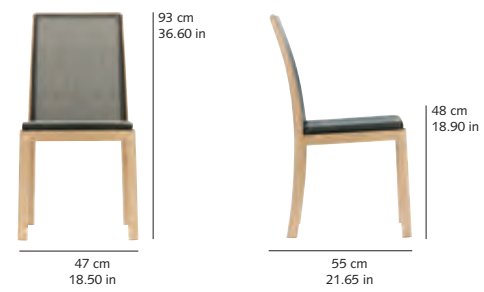

6 sillas / chairs 4,20 m

 CONTRACT

 HOME

Unai

Unai

UNAI TEXTILENE® /
TEXTILENE® UPHOLSTERED SEAT AND BACK CHAIR 321

UNAI CHAPA ASIENTO TELA /
WOODEN BACK AND FABRIC UPHOLSTERED CHAIR 320

UNAI CHAPA ASIENTO TEXTILENE® /
WOODEN BACK AND TEXTILENE® UPHOLSTERED SEAT CHAIR 320X