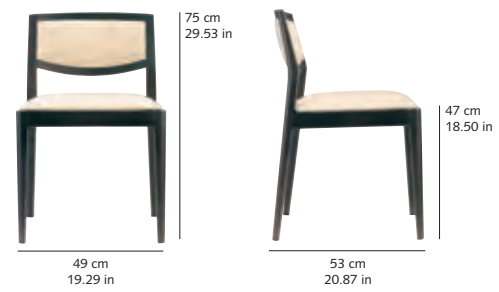

Alia

ALIA 154