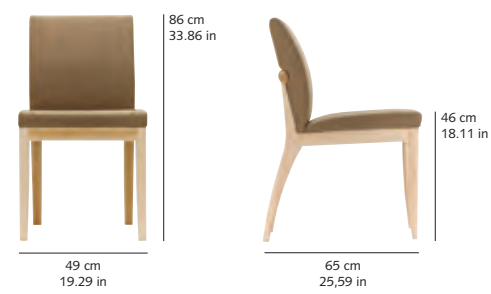

6 sillones / armchairs 7,80 m

 CONTRACT

 HOME

Malula

designed by **Jordi Dedu**

Malula

Malula

MALULA 295