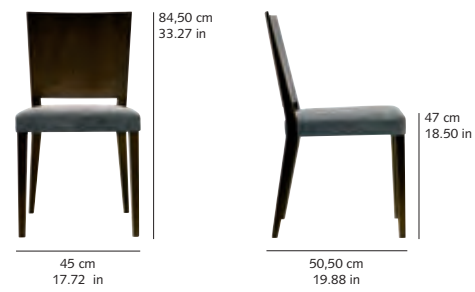

Ada

ADA 326

Ada

Acabados: Madera de haya.
Lacado: Negro o blanco.
Barnizado: Según catálogo o muestra cliente.
Tonalidades: Mate, satinado y brillo.
Tapizados: Según catálogo o tela cliente.

Finish: Beechwood.
Lacquered: Black or white.
Varnished: According to catalogue or customer's samples.
Tones: Matt, satin and gloss.
Upholstery: According to catalogue or customer's fabric.

Metraje tela tapicería / Upholstery fabric
4 sillas / chairs 1,40 m
6 sillas / chairs 2,10 m

CONTRACT
 HOME

Luka

designed by **Stilus**