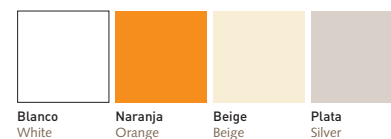

Aruka

Silla apilable de polipropileno con fibra de vidrio para uso interior y exterior. Inyectada con la tecnología "Air moulding process". Con protección U.V.

Stackable fiberglass polypropylene chair for indoor and outdoor use. Injected with the "Air Moulding Process" technology. With U. V. protection.

Colores / Colours: