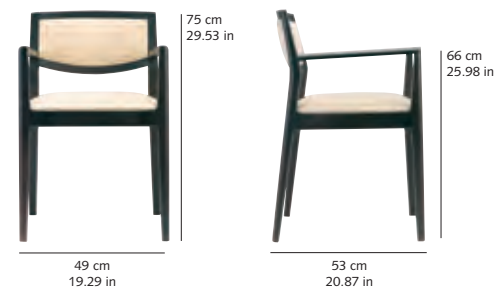

ALIA BRAZOS / ARMCHAIR 155

Unai

designed by **Ricard Vila**

Alia

Acabados: Madera de haya.

Lacado: Negro o blanco.

Barnizado: Según catálogo o muestra cliente.

Tonalidades: Mate, satinado y brillo.

Tapizados: Según catálogo o tela cliente.

Finish: Beechwood.

Lacquered: Black or white.

Varnished: According to catalogue or customer's samples.

Tones: Matt, satin and gloss.

Upholstery: According to catalogue or customer's fabric.

Metraje tela tapicería / Upholstery fabric

4 sillas / chairs 2,80 m

6 sillas / chairs 4,20 m

CONTRACT

HOME