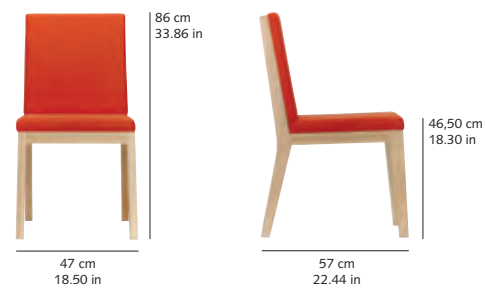

Barnett

BARNETT 178