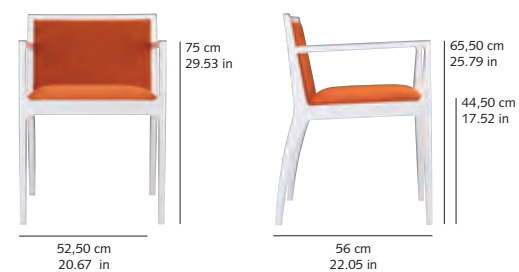

Metraje tela tapicería / Upholstery fabric
4 sillas / chairs 2,80 m
6 sillas / chairs 4,20 m

 CONTRACT
 HOME

Zoe sillón

designed by **Ferran Estela**

Jean Nouvel

Zoe sillón

Zoe sillón

ZOE SILLÓN / ARMCHAIR 319