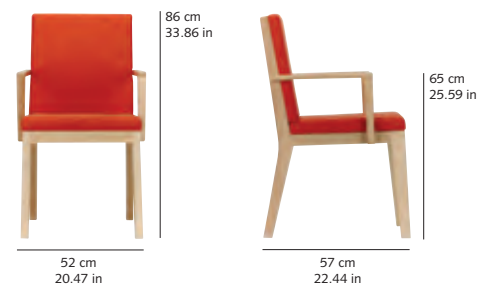

BARNETT BRAZOS / ARMCHAIR 179